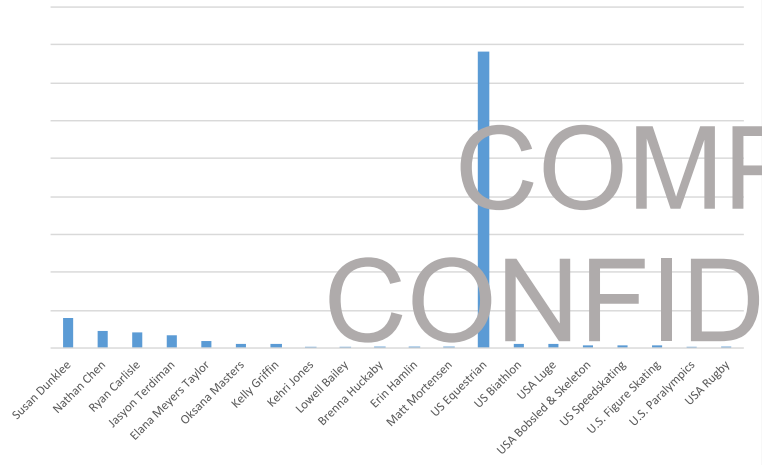

Total Engagement This Month