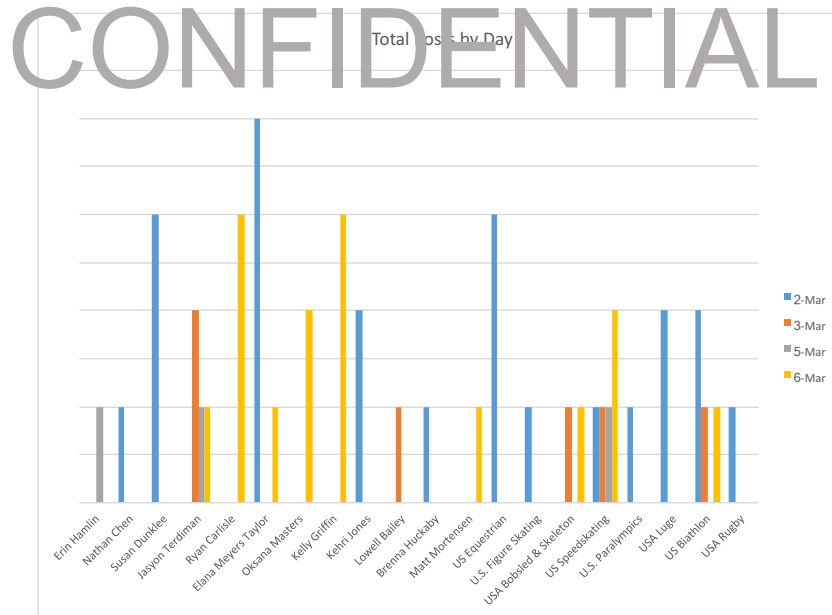

Best of July		
	Nominee	Votes
Male		
Female		
Team		
Total		0

Best of August		
	Nominee	Votes
Male		
Female		
Team		
Total		0

Best of September		
	Nominee	Votes
Male		
Female		
Team		
Total		0

Best of November		
	Nominee	Votes
Male		
Female		
Team		
Total		0

Total Engagement This Month

Total Engagement

Total Engagement by Day

Landing Page	Total Pageviews	Desktop - Other	Desktop - Social Media	Mobile - Other	Mobile - Social Media
Voting Page	41,271	12%	10%	29%	50%
/?BSDads_Facebook_TeamUSAAwards_BestofMa	32	0%	0%	100%	0%
/?p=1470531067&subid=999&uid=A757EBDB540F	63	100%	0%	0%	0%
/?platform=hootsuite	32	0%	0%	0%	100%
/?sf44817887=1	2	0%	0%	0%	100%
Share Athlete ID	1,495	0%	8%	15%	77%