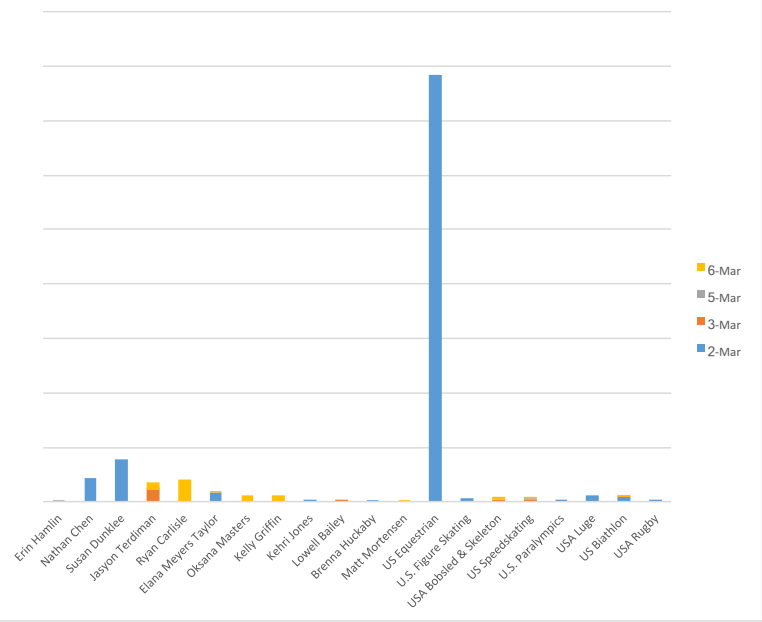

Total Engagement by Day